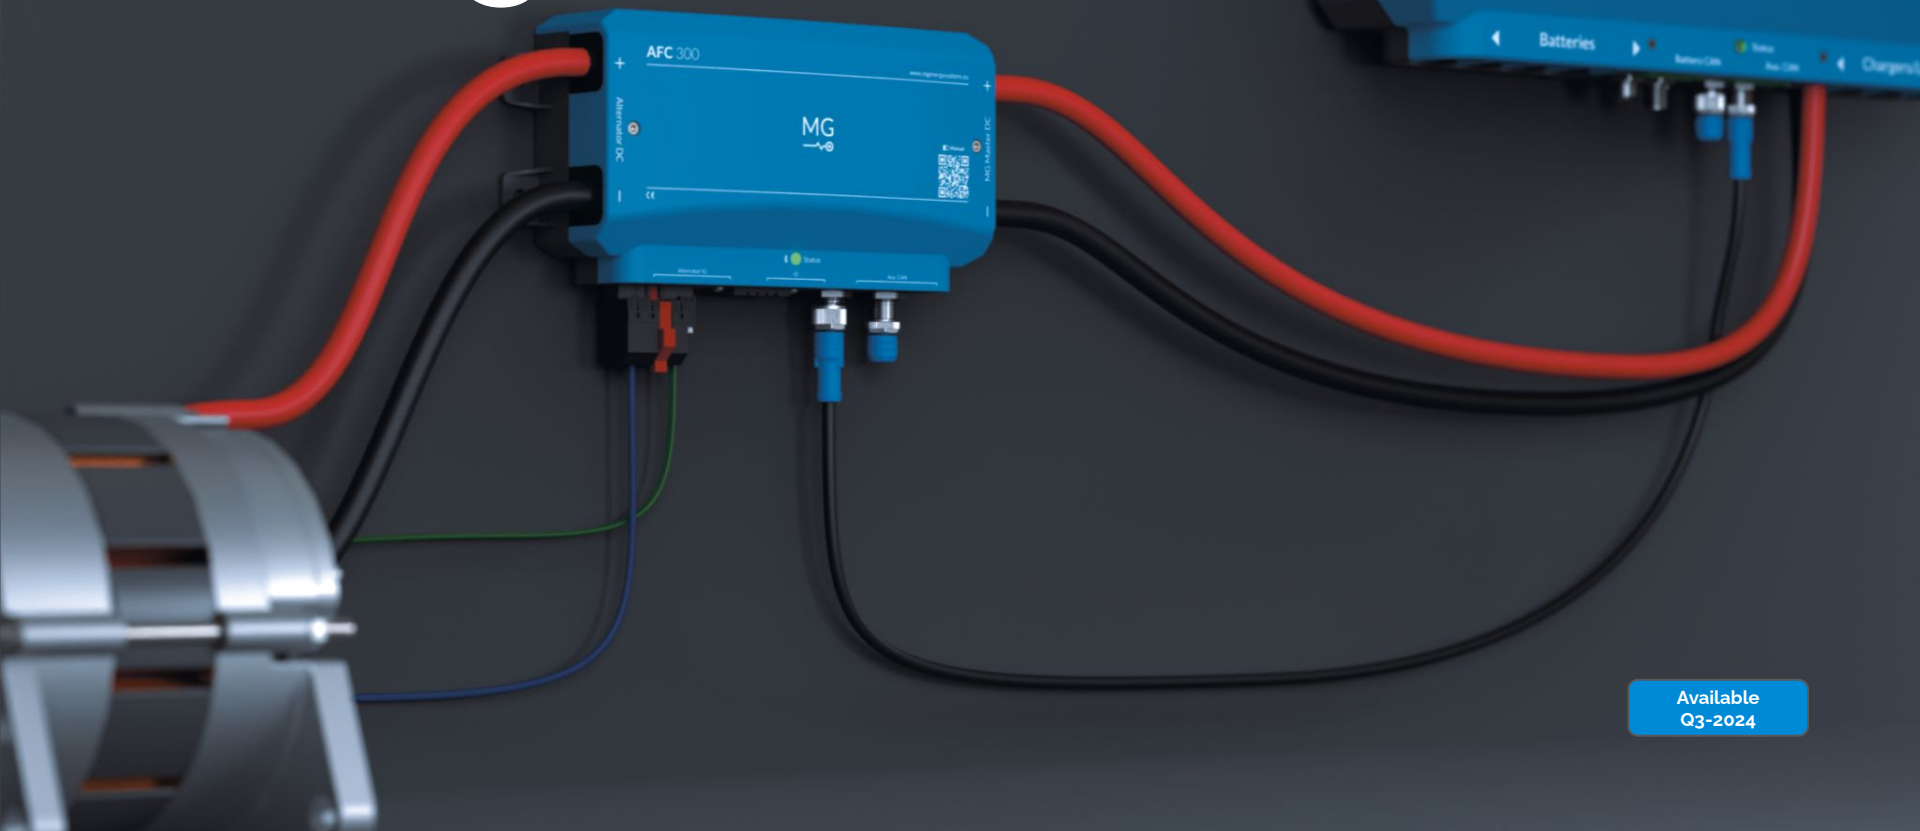

AFC 300

Available
Q3-2024