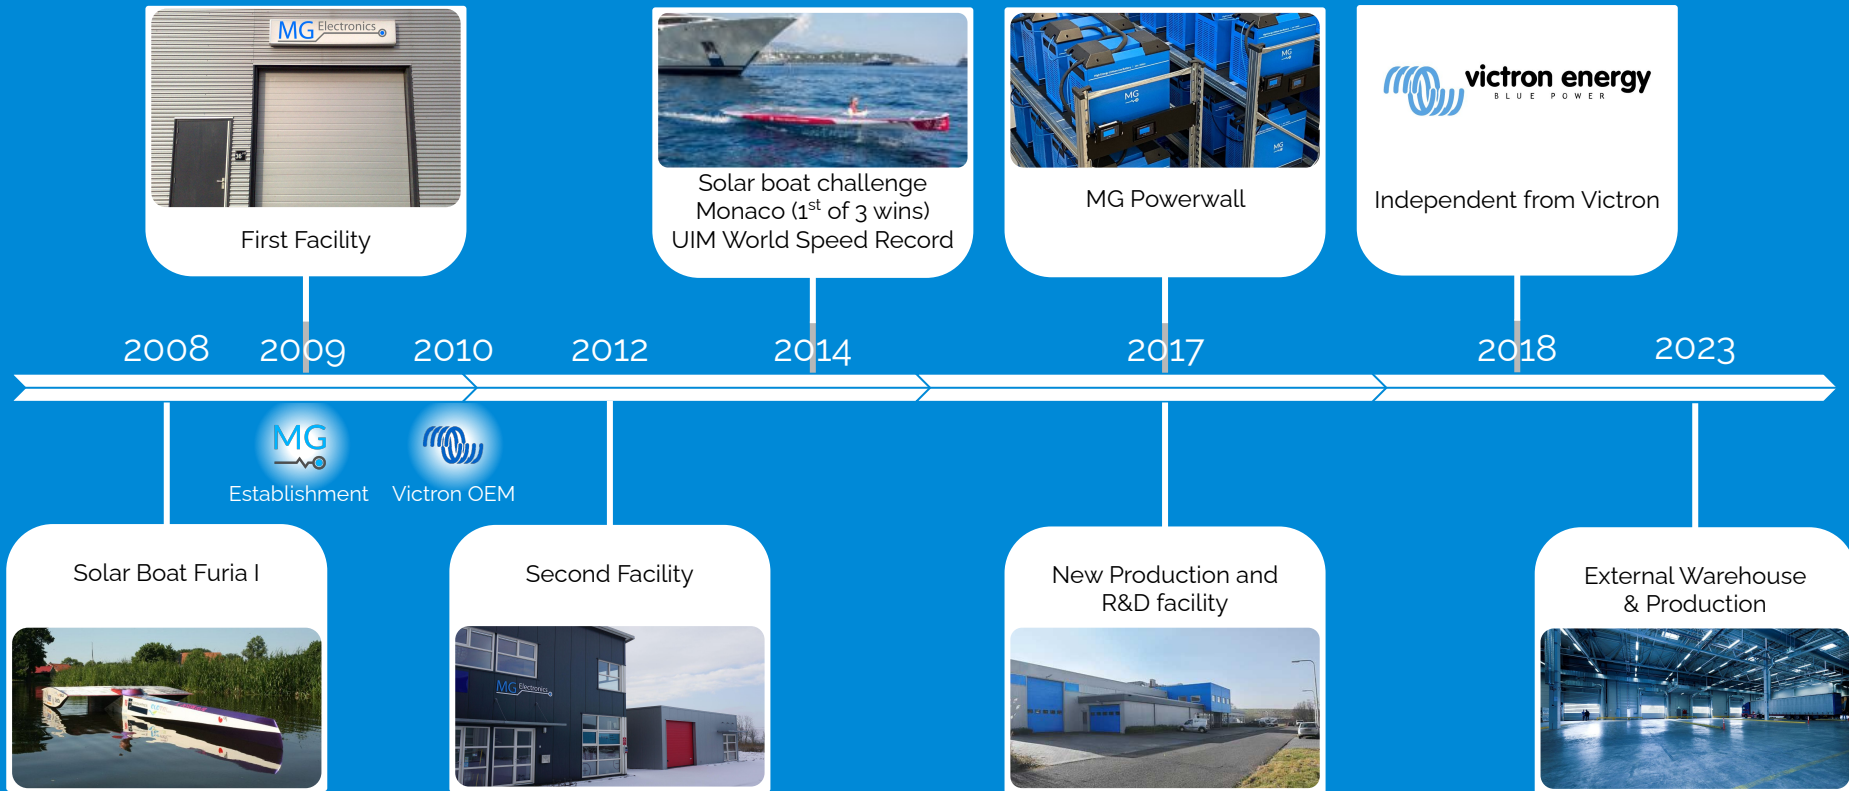

MG's Furia

Power 2.5 kW

Weight 110 kg

Speed 24 knots (>49 km/h)

1.5 kWh Lithium-Ion battery

1.75 kWp solar panels

Timeline

In-House
R&D

Manufacturing & Assembly

Warehouses

Leeuwarden

(NL)

Rotterdam

(NL)

Fort Lauderdale

(USA)