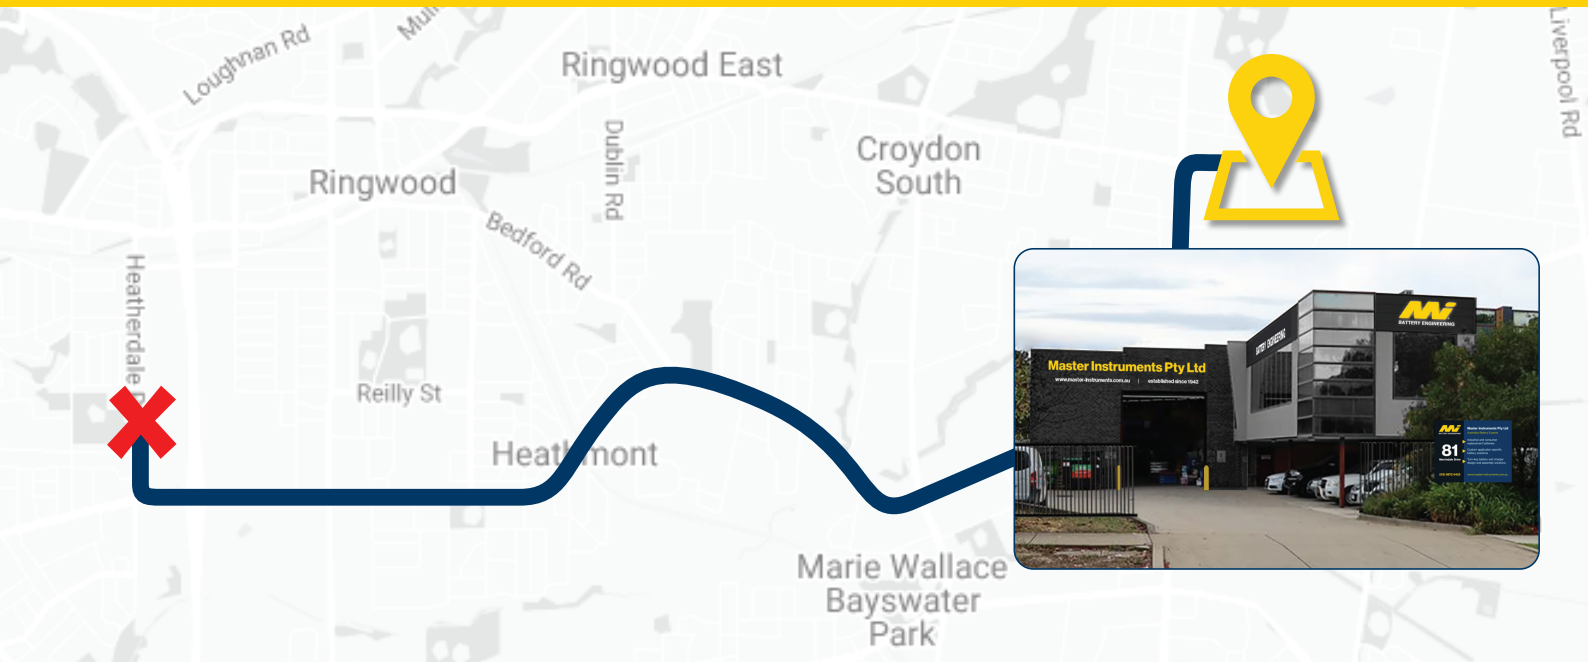

# MI MELBOURNE BRANCH IS MOVING

Master Instruments wishes to advise that our Melbourne Distribution Centre will be moving to a brand new location!

## **MASTER INSTRUMENTS - VIC** **81 Merrindale Drive Croydon South VIC 3136**

During the move, operations will be paused from Monday 24/10/2022 and resume on Wednesday 02/11/2022.

Orders will be redirected and sent from our NSW or WA distribution centres where possible to minimise disruption to our customers. We appreciate your patience during this time.